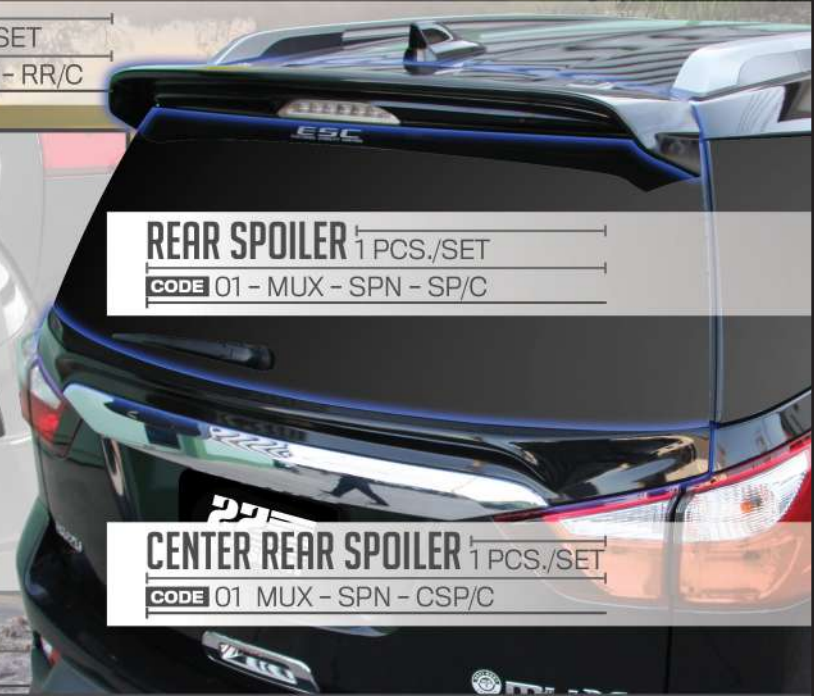

REAR SPOILER 1 PCS./SET
CODE 01 - MUX - SPN - SP/C

CENTER REAR SPOILER 1 PCS./SET
CODE 01 MUX - SPN - CSP/C