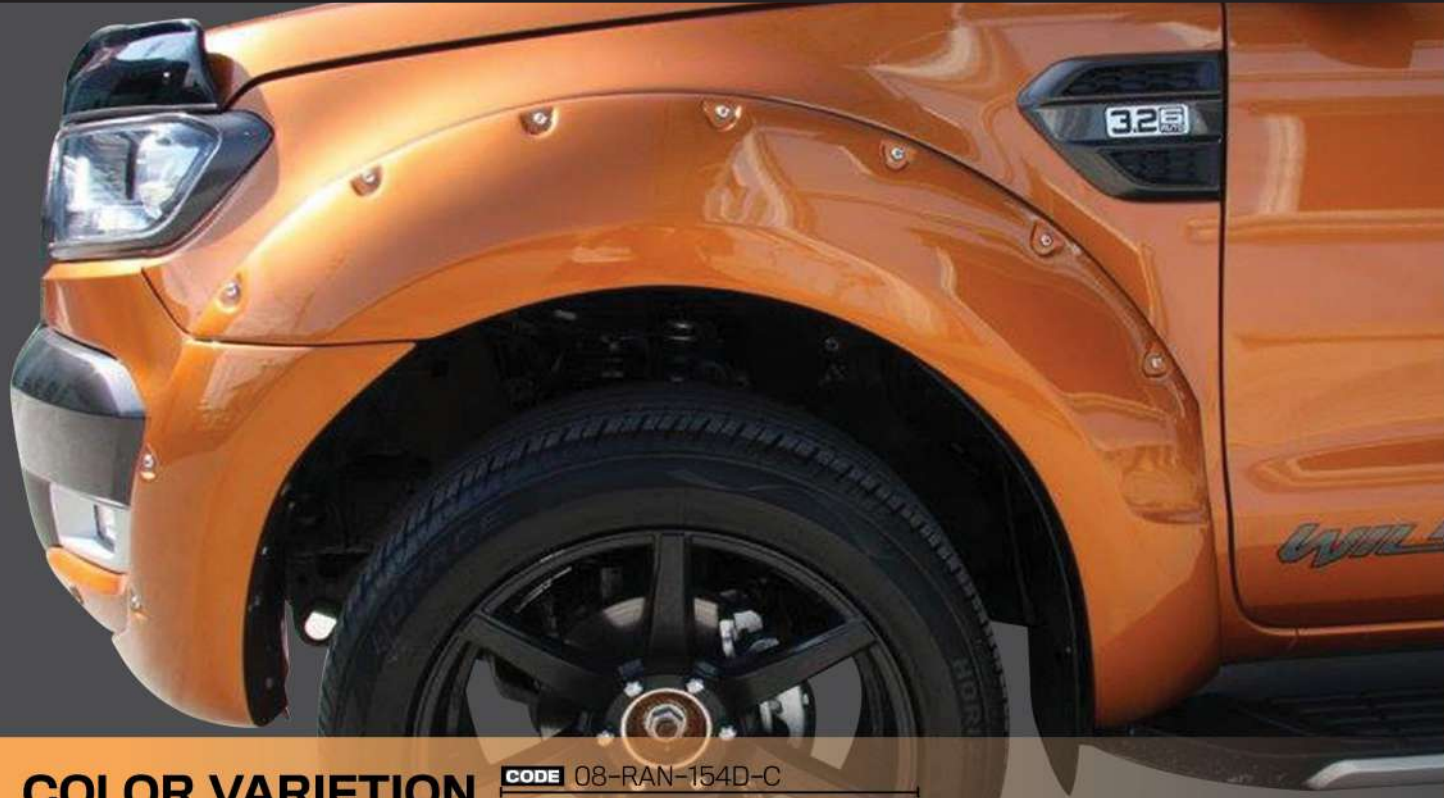

STAINLESS STEEL

FENDER FLARES
FOR FORD RANGER 2016
6 PCS./ SET

FENDER FLARES **CODE** 08 RAN 154D MB
FENDER FLARES [JB] IN MATTE BLACK

COLOR VARIATION

CODE 08-RAN-154D-C
FENDER FLARES [JB] IN COLORS

22
AUTO SPORT
WORLD OF CAR ACCESSORIES