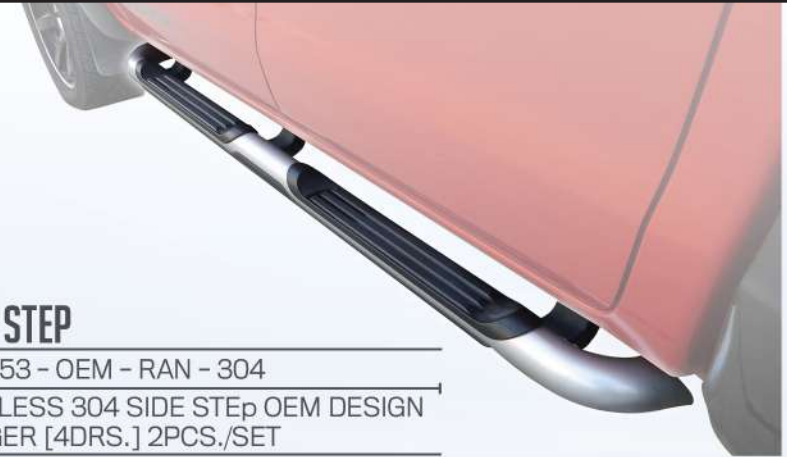

SIDE STEP

CODE 53 - OEM - RAN - 304

STAINLESS 304 SIDE STEP OEM DESIGN
RANGER [4DRS.] 2PCS./SET

CODE 53 - RUN - 021

ALUMINIUM SIDE STEP RANGER IN BRONZE [4DRS.] 2PCS./SET

CODE 53 - RUN - 023

ALUMINIUM SIDE STEP RANGER IN BLACK [4DRS.] 2PCS./SET