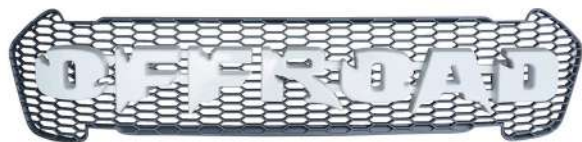

FRONT BUMPER FOR FORD RANGER

WITH

FRONT GRILLE (ORANGE)

CODE 01 - RAN - OFF - ORG

FRONT GRILLE (WHITE)

CODE FG - RAN - OFF - L/WH (+LED)
FG - RAN - OFF - WH (NO LED)

(RED)

CODE FG - RAN - OFF - L/RED (+LED)
FG - RAN - OFF - RED (NO LED)